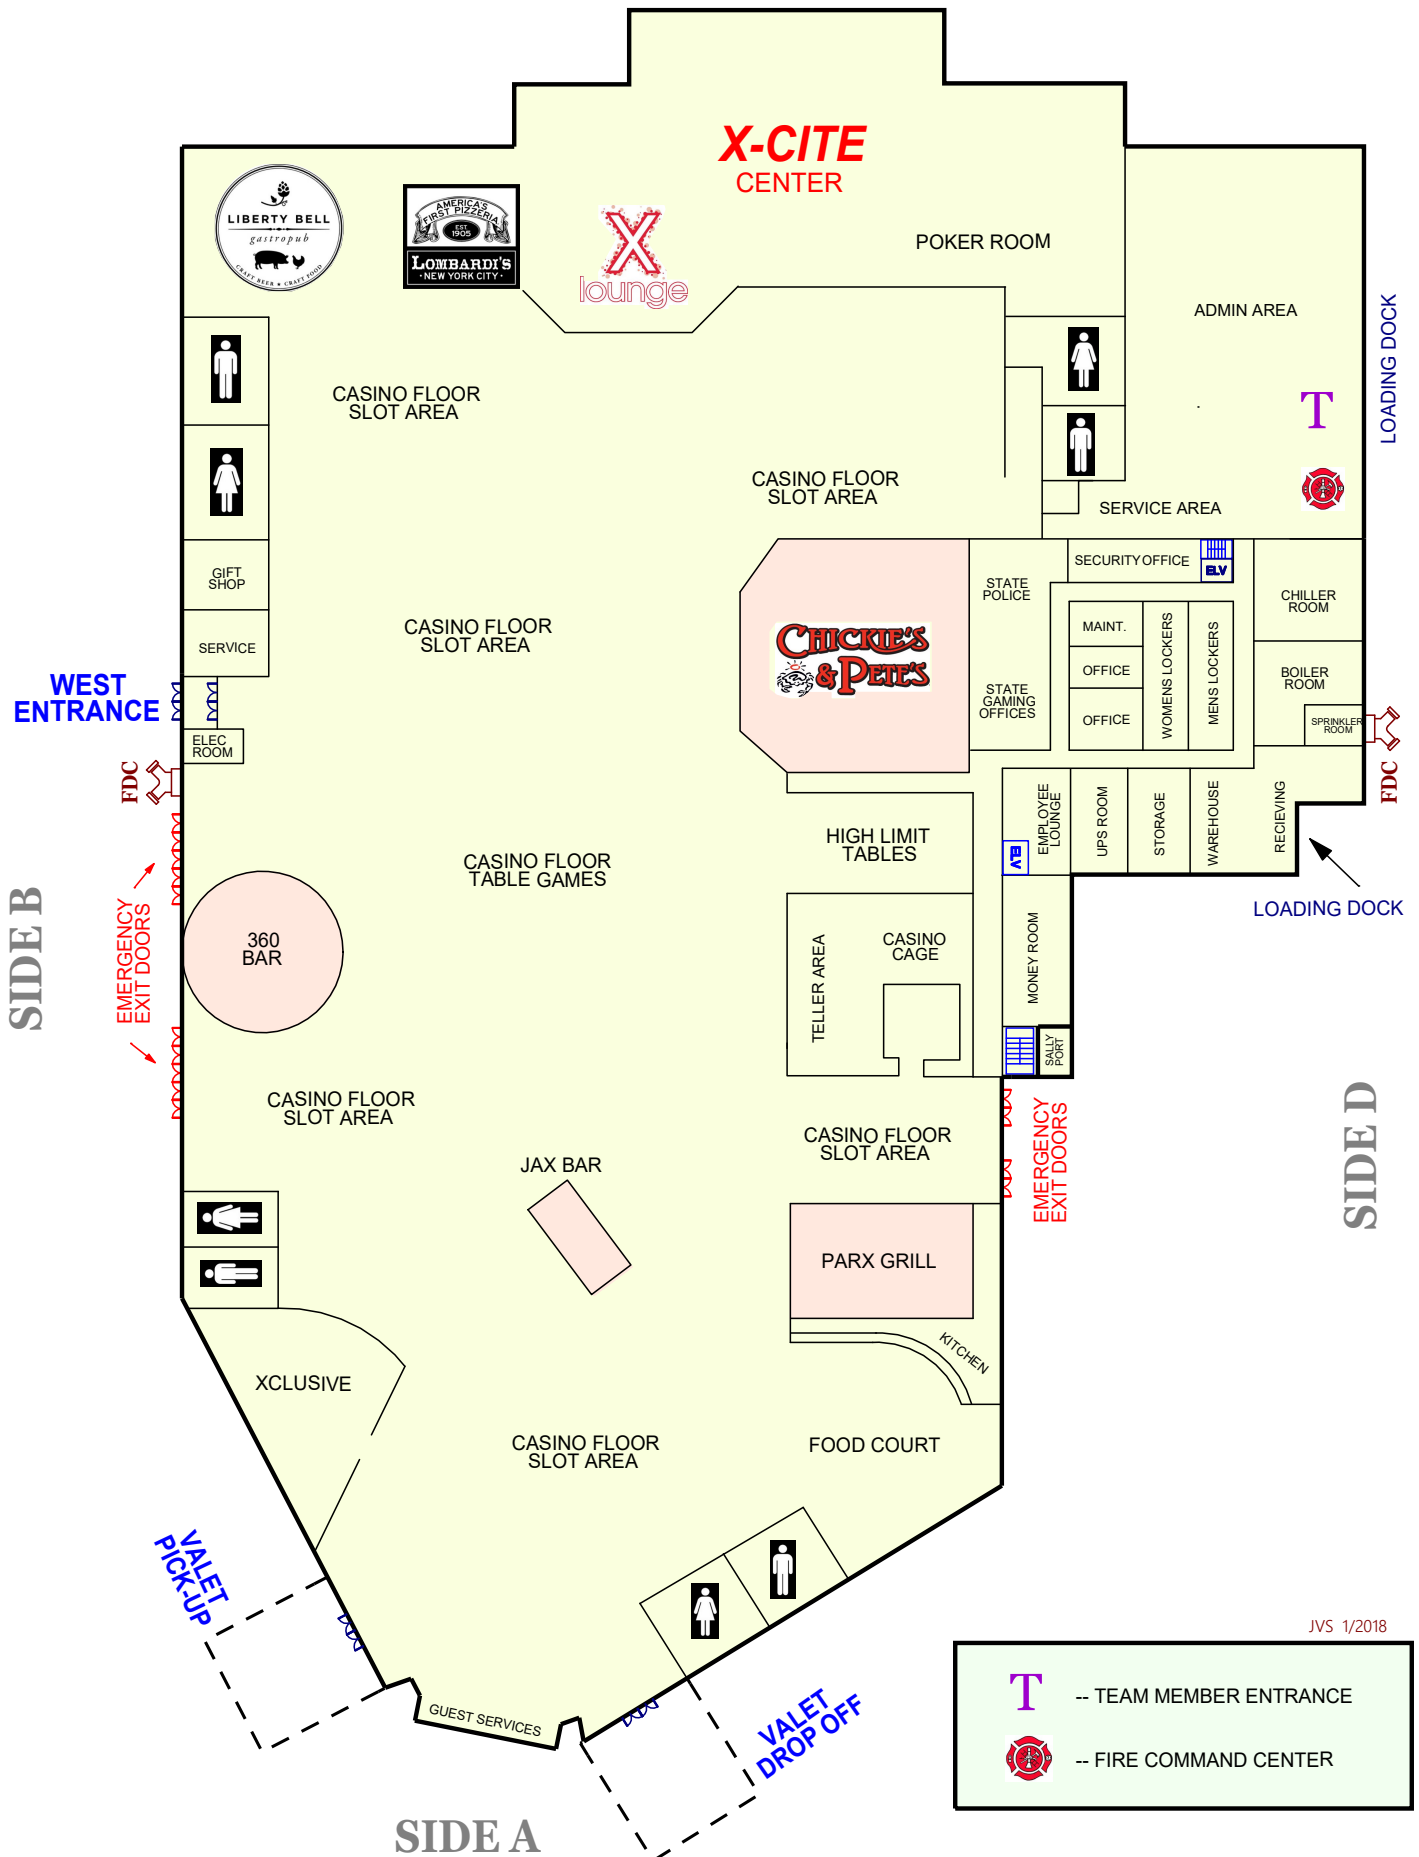

PARX CASINO

2999 STREET ROAD

65-122

JVS 1/2018

T -- TEAM MEMBER ENTRANCE
Fire Symbol -- FIRE COMMAND CENTER